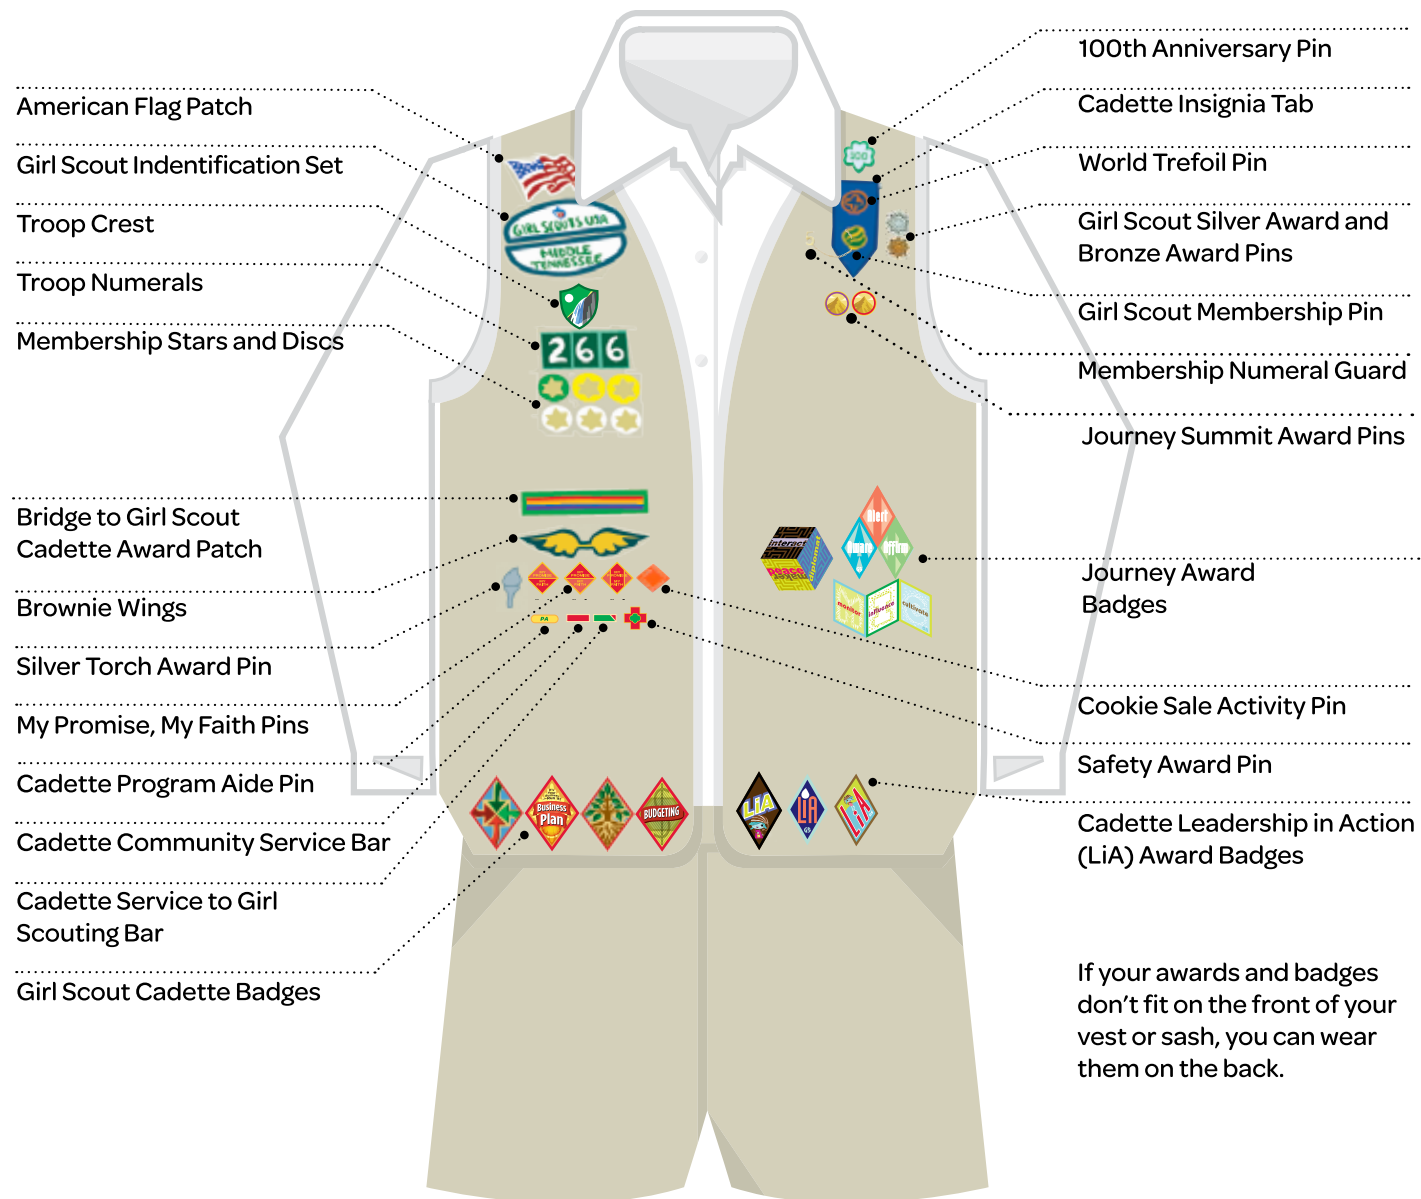

Girl Scout Cadette Vest

Girl Scout Cadette Sash

If your awards and badges don't fit on the front of your vest or sash, you can wear them on the back.

Place your Journey awards above your badges.