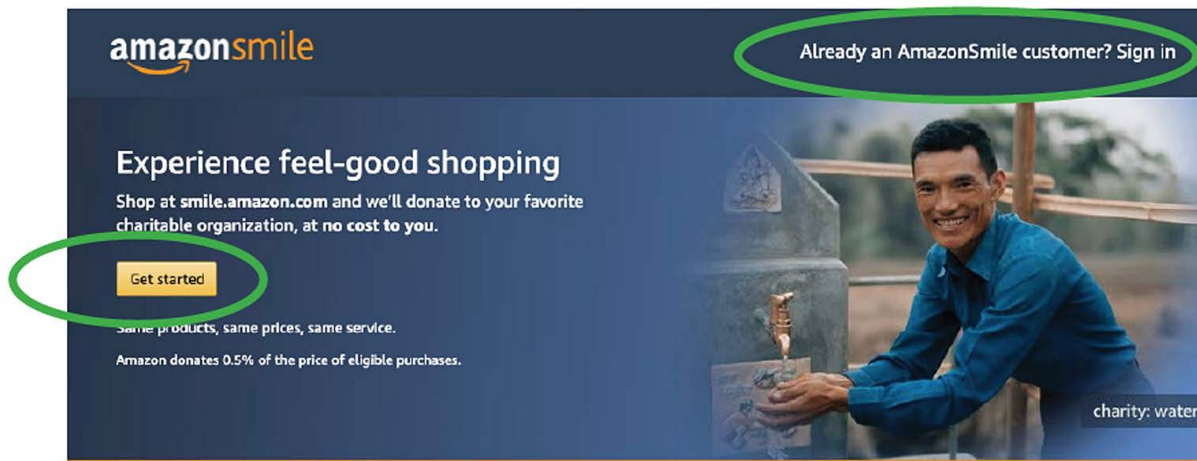

How to give to Girl Scouts of the Chesapeake Bay using AmazonSmile

1. Go to [Smile.Amazon.com](https://smile.amazon.com)

2. Enter your login credentials for your **Amazon.com** account

You shop. Amazon gives.

Amazon donates 0.5% of the price of your eligible AmazonSmile purchases to the charitable organization of your choice.

AmazonSmile is the same Amazon you know. Same products, same prices, same service.