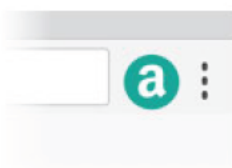

2. Install the Amazon Assistant

Get easy access to Product Comparisons, Deal of the Day, and time-saving shortcuts, which all link to smile.amazon.com.

[Learn more](#)

Thank You! Your support makes a difference to Girl Scouts in the Chesapeake Bay area!