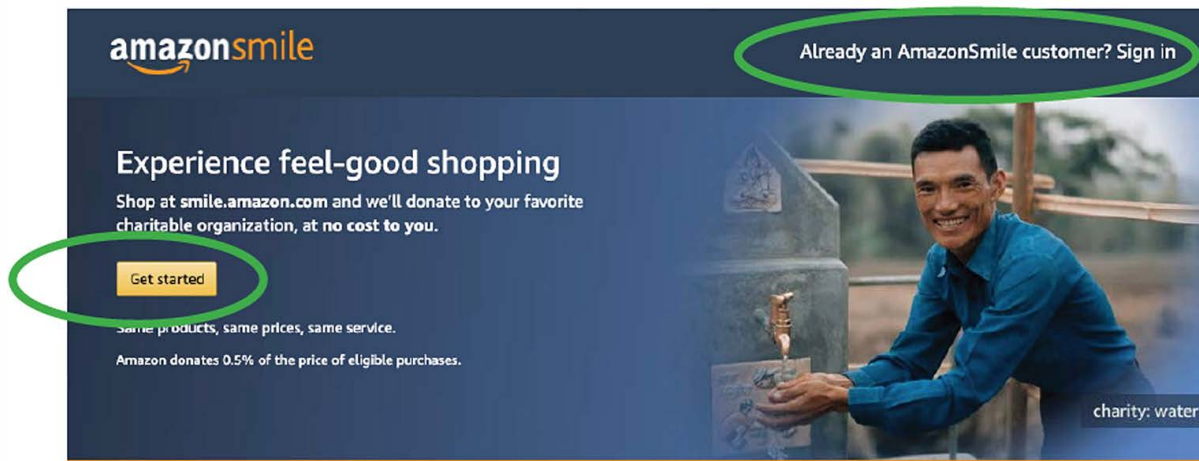

# How to give to Girl Scouts of the Chesapeake Bay using AmazonSmile

1. Go to [Smile.Amazon.com](https://smile.amazon.com)

2. Enter your login credentials for your **Amazon.com** account

**You shop. Amazon gives.**

Amazon donates 0.5% of the price of your eligible AmazonSmile purchases to the charitable organization of your choice.

AmazonSmile is the same Amazon you know. Same products, same prices, same service.