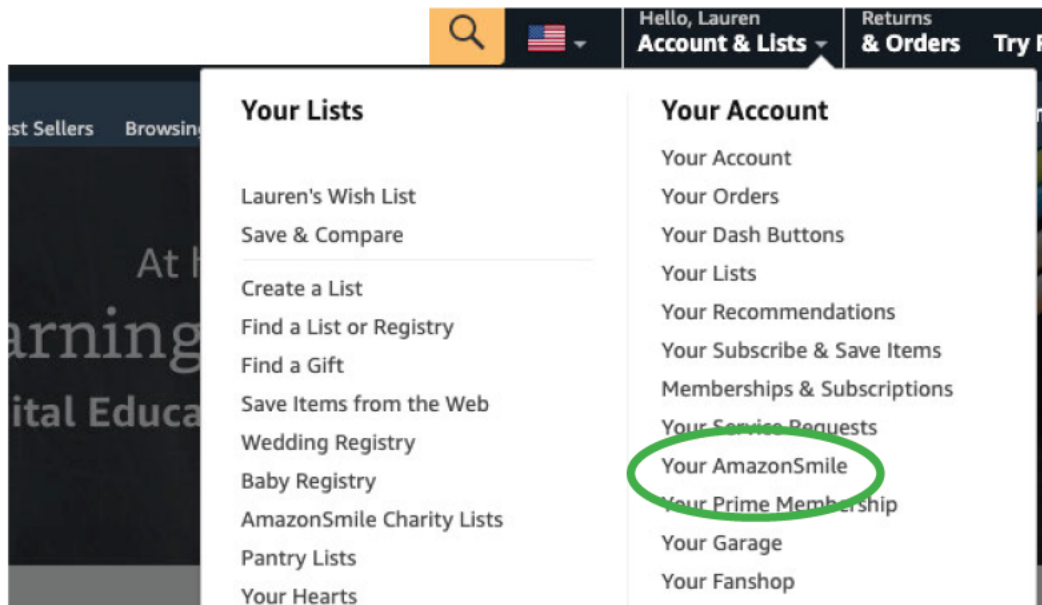

Support your charitable organization by starting your shopping at smile.amazon.com

Email (phone for mobile accounts)

[Continue](#)

By continuing, you agree to Amazon's [Conditions of Use](#) and [Privacy Notice](#).

[Need help?](#)

3. Select “Your AmazonSmile” from the Accounts & Lists dropdown

4. Select “Choose Your Charity” and then search & select “Girl Scouts of the Chesapeake Bay”

5. When you shop on Amazon, make sure you are logged in through AmazonSmile to donate to GSCB.